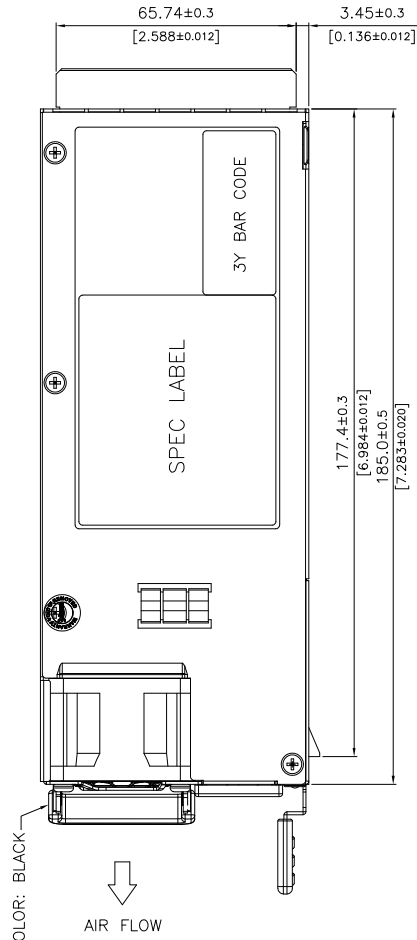

YSEF2000EM-2A00P10

LATCH CLIP COLOR: BLACK

HANDLE COLOR: BLACK