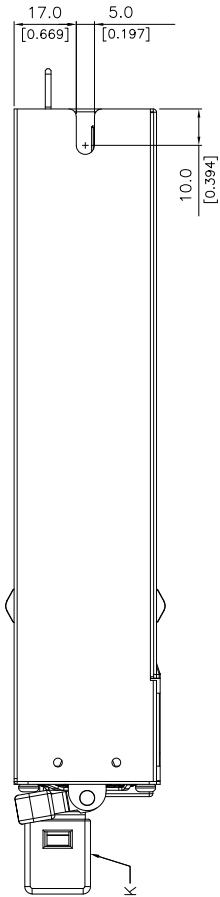

YSEF2000EM-2A00P10

LATCH CLIP COLOR: BLACK

HANDLE COLOR: BLACK